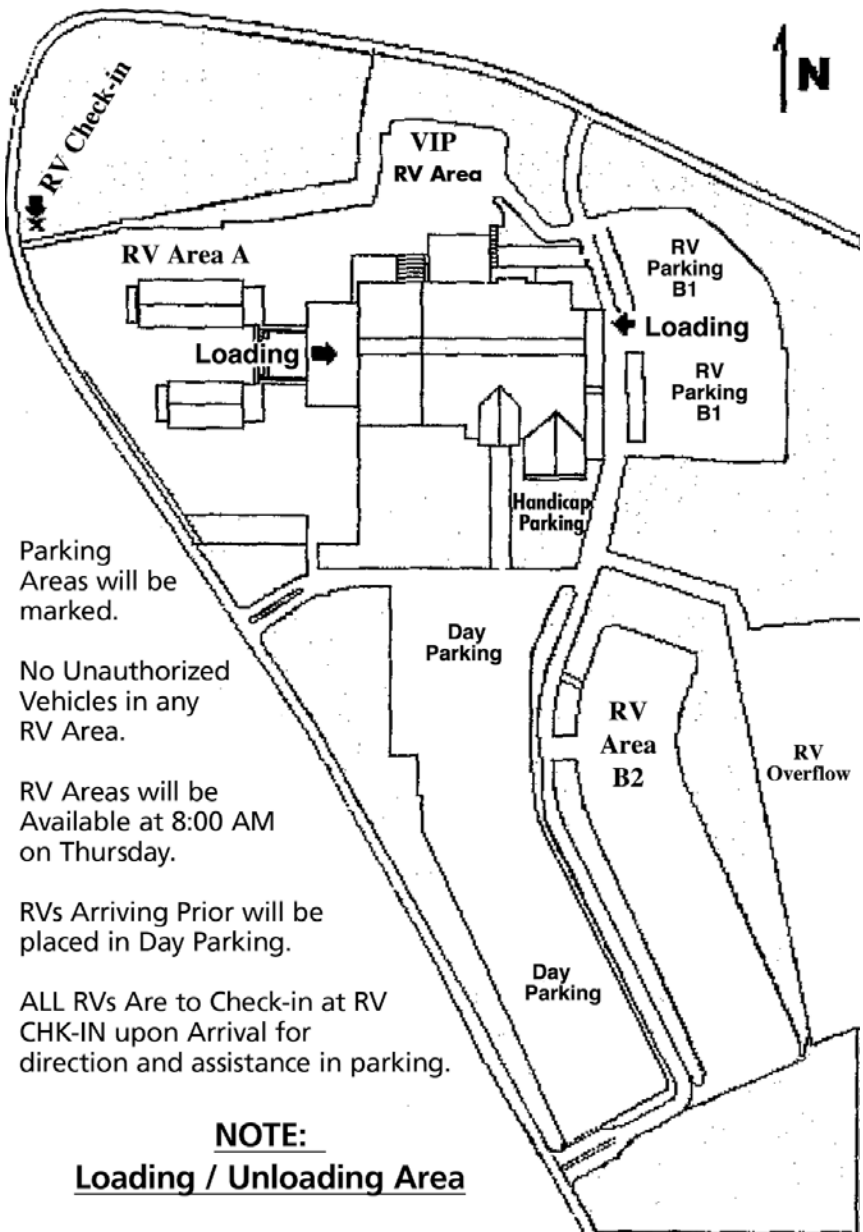

Parking Areas will be marked.

No Unauthorized Vehicles in any RV Area.

RV Areas will be Available at 8:00 AM on Thursday.

RVs Arriving Prior will be placed in Day Parking.

ALL RVs Are to Check-in at RV CHK-IN upon Arrival for direction and assistance in parking.

NOTE:
Loading / Unloading Area

***RV PARKING AREA CLOSED FROM 10:00 pm - 6:00 am - Daily
IF YOU ARRIVE DURING THIS TIME,
YOU MUST GO TO DAY PARKING**